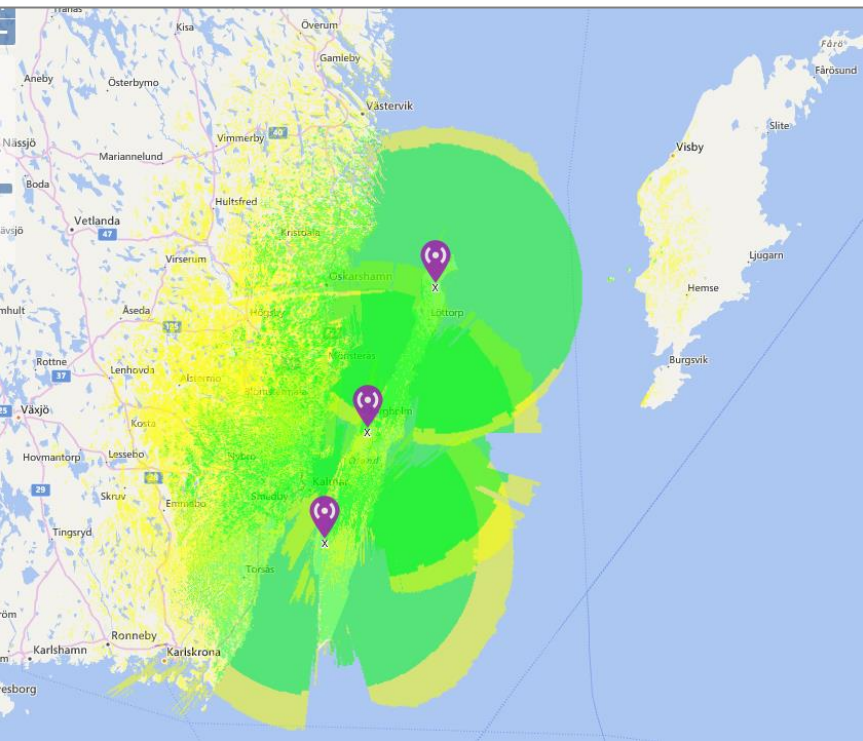

SK7RN – SK7RFL – SK5BN

Repeatersystem

SvxLink
EchoLink
DMR

Öland Norrköping

2020

Mörbylånga

SK7RN-S

145,625