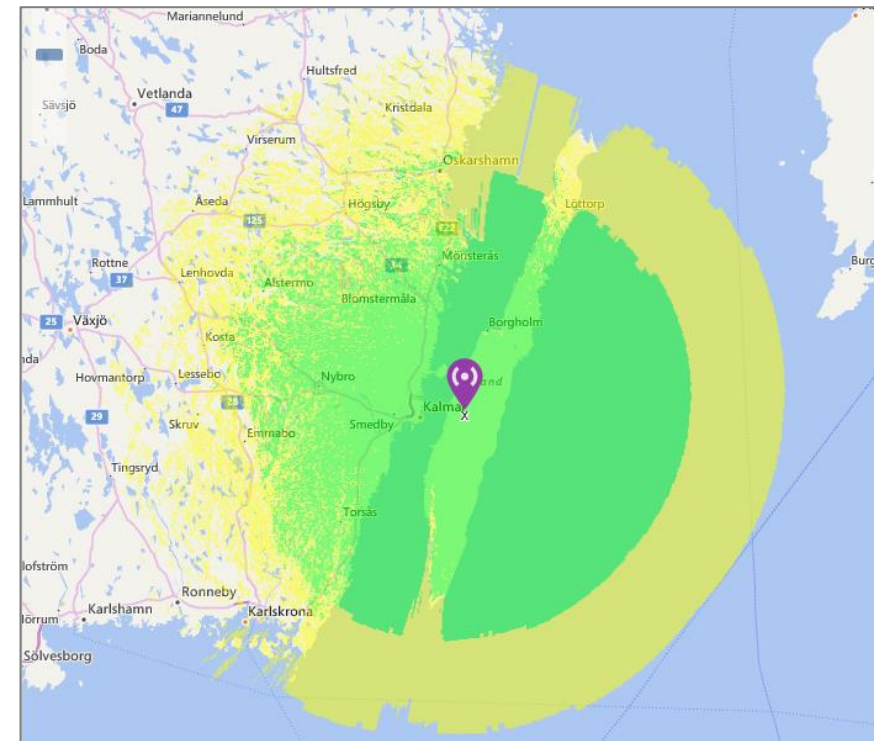

SK7RN – SK7RFL – SK5BN

Repeatersystem

SvxLink
EchoLink
DMR

Öland Norrköping

2020

Mörbylånga

SK7RN-S

145,625